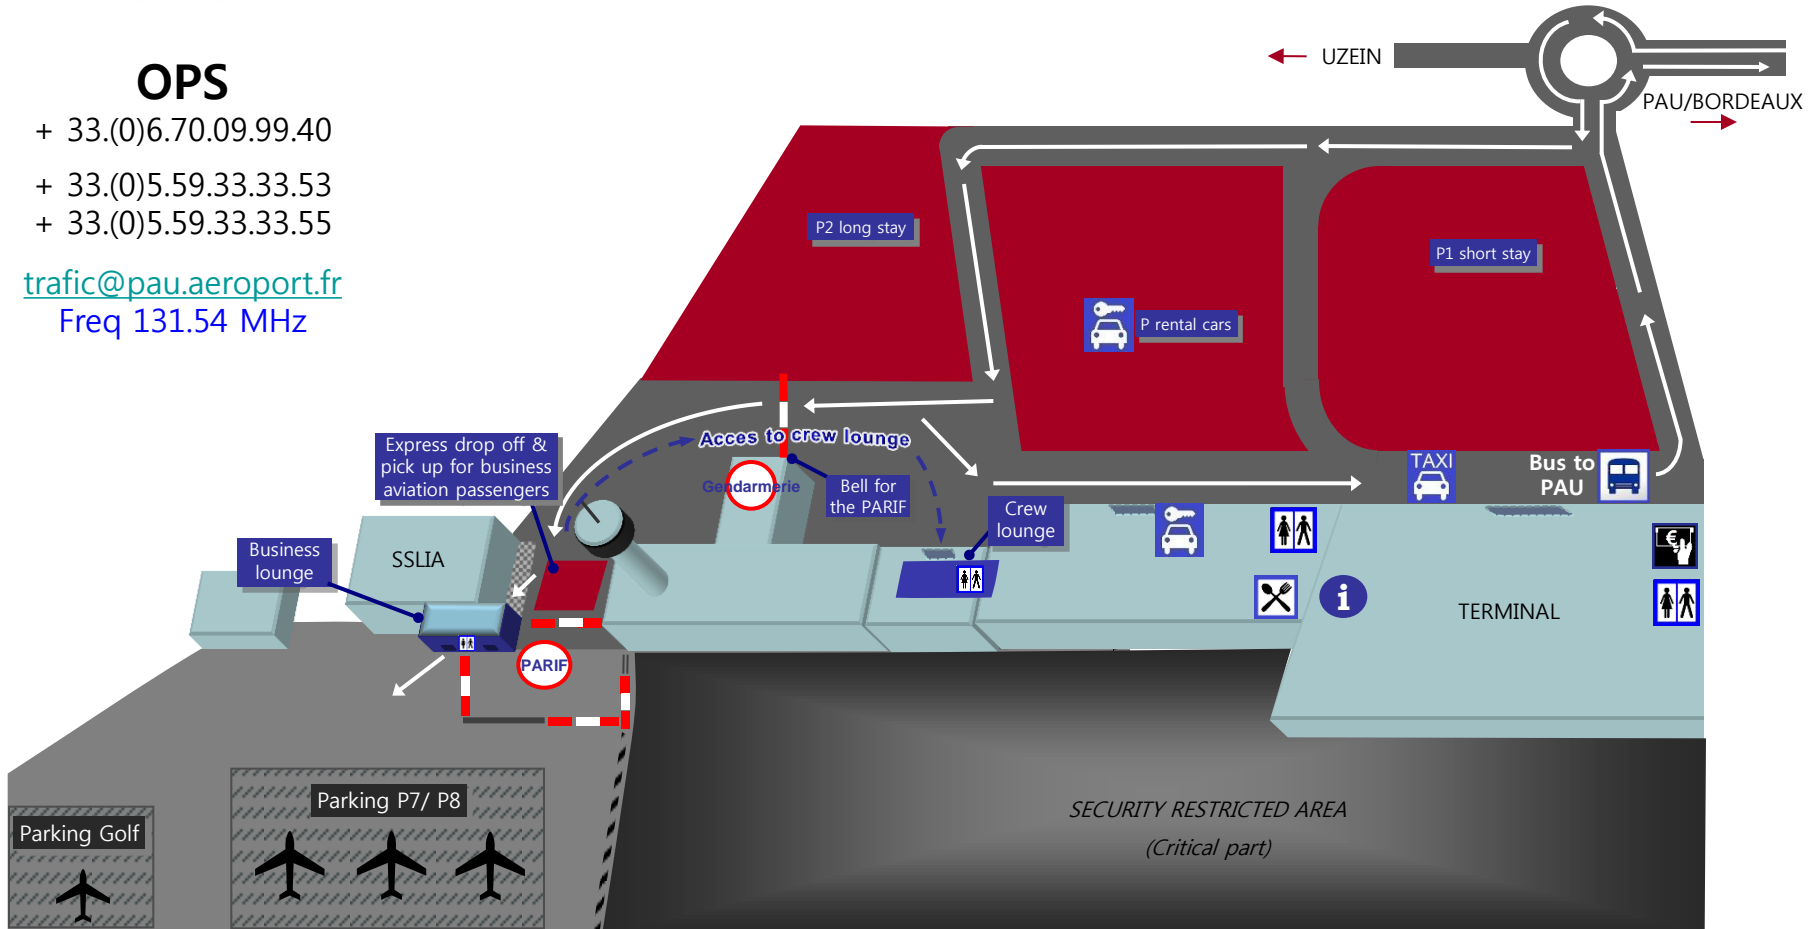

Aéroport Pau-Pyrénées - Plan d'accès Aviation Générale

OPS

- + 33.(0)6.70.09.99.40
- + 33.(0)5.59.33.33.53
- + 33.(0)5.59.33.33.55

trafic@pau.aeroport.fr
Freq 131.54 MHz

BUSINESS AVIATION PASSENGERS

Aircraft > Public area : A shuttle will bring you to the lounge.

Public area > Aircraft : Ring the bell at the gendarmerie gate.
Express drop off in front of the PARIF (Security).
Ring the bell at the PARIF gate.
You can access the business lounge through the PARIF.
A shuttle will bring you to your aircraft.

CREW (with or without passengers)

Crew members access **aircraft < > public area** will be possible through Security (bell at the gates).

Access to crew lounge through public area.